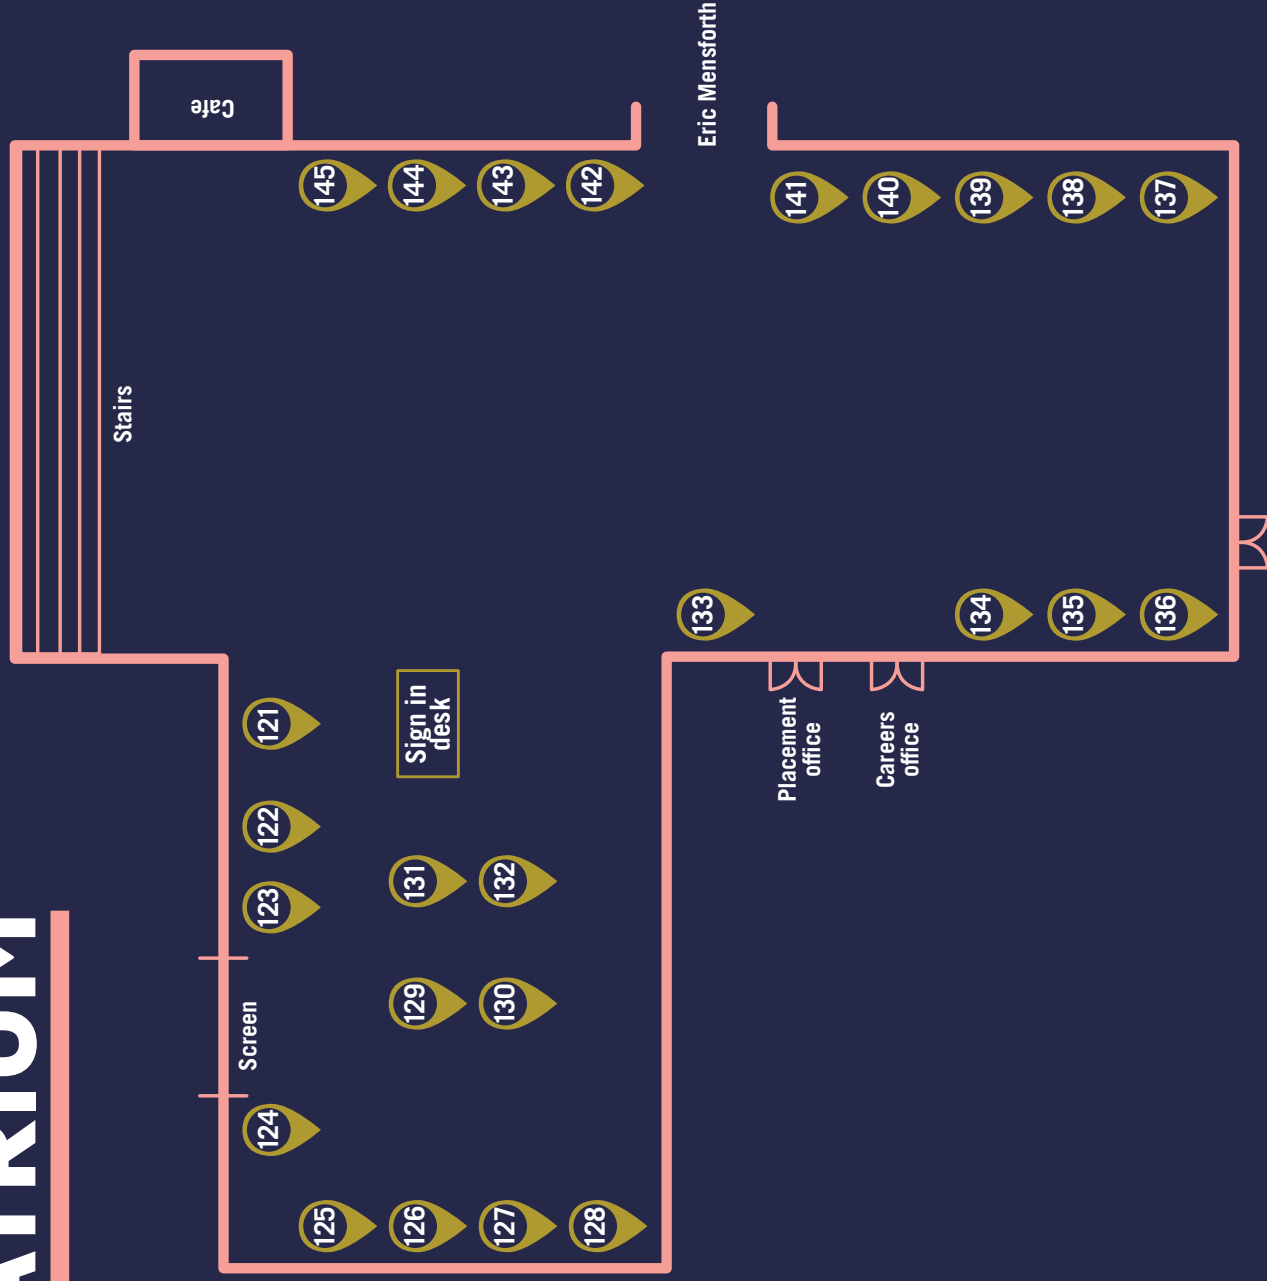

120 Citrix
G, P, CV

HERTHA AYRTON (STEM) ATRIUM

The building can be accessed via the entrance on Sheaf Street, or via the Owen Level 2 Atrium.

- 121 Penny Hydraulics Limited **G, P, CV**
- 122 Scaglia Indeva Ltd **P**
- 123 Laing O'Rourke **G, S**
- 124 Bakkavor **G, P, CV**
- 125 Servelec **G, P**
- 126 TAIT Stage Technologies **G, P, S, CV**
- 127 Employer to be confirmed
- 128 Liberty Speciality Steels **G, P**
- 129 Navartis Limited **G, CV**
- 130 JN Bentley **G, P, S, CV**
- 131 Pandrol Track Systems **P, S, CV**
- 132 HUSCO International **G, P**
- 133 Hitachi Rail Europe **G, S, CV**
- 134 Howdens Joinery **P, S**
- 135 Nissan Technical Centre Europe
G P CV
- 136 International Procurement and Logistics **G, CV**
- 137 Covance **P**
- 138 Government Operational Research Service **P**
- 139 Roche **P**
- 140 Employer to be confirmed
- 141 Anpario **G, CV**
- 142 Dept Microbiology Rotherham NHS Foundation Trust **P**
- 143 Broughton Laboratories **P, CV**
- 144 Heraeus Electro-Nite UK Ltd **P**
- 145 Faurecia **P**