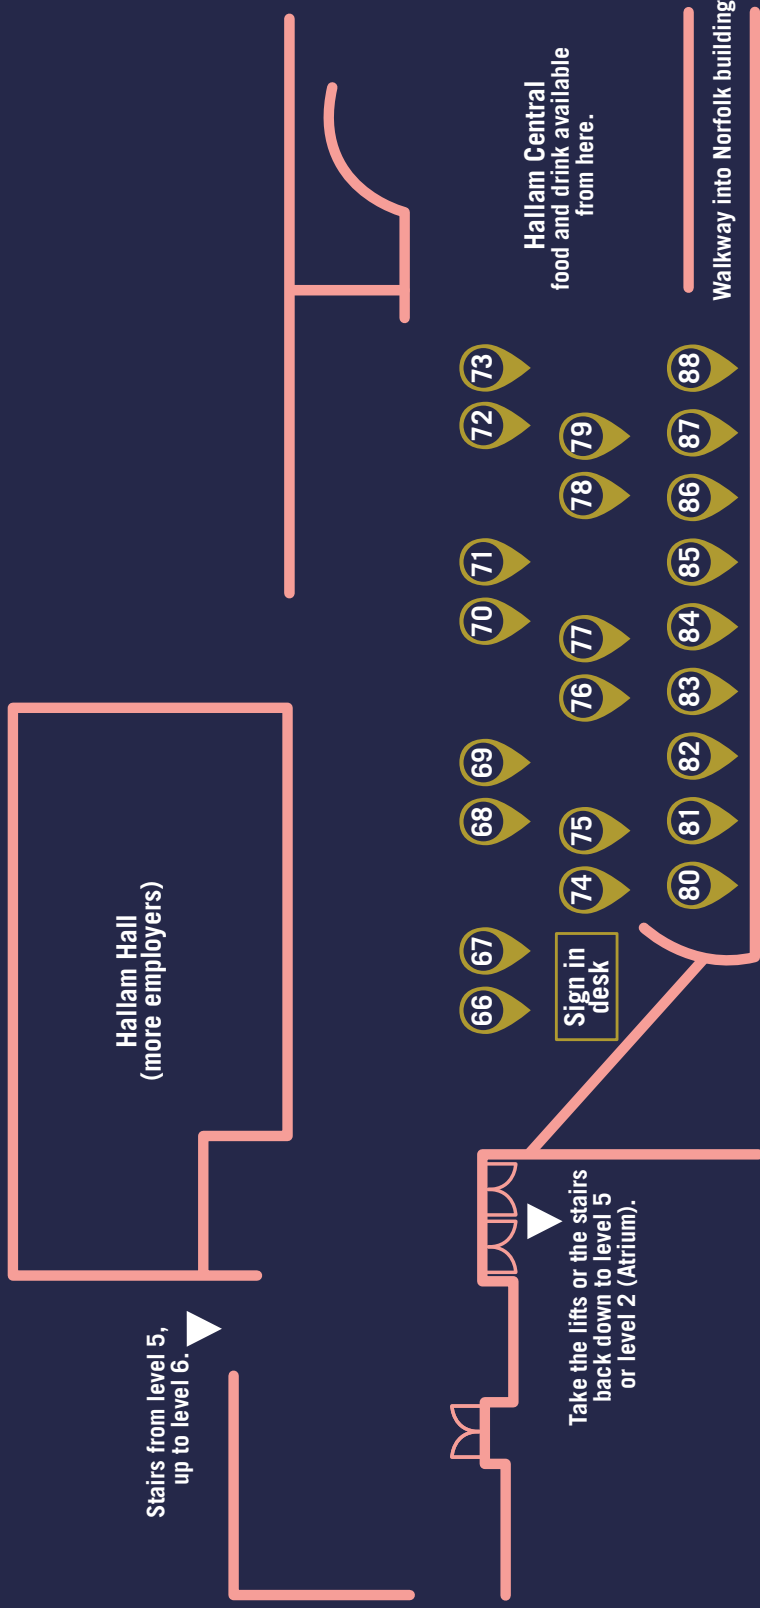

HALLAM CENTRAL OWEN LEVEL 6

Enter the building from the Owen main entrance in Hallam Square and take the stairs or lift to level 6.

66 Bradgate Bakery, Samworth Brothers **G, CV**
67 Saladworks **G, CV**
68 Hain Daniels **P, CV**
69 The Co-op **P**
70 Allied Bakeries/Allied Technical Centre **G, P, CV**

71 Dr. Oetker (UK) Ltd. **P**
72 Greencore **G, P, S, CV**
73 Iceland Foods Ltd **G, P, CV**
74 Pizza Hut Europe **P, CV**
75 Premier Foods **P, CV**
76 NT Assure **G, P, CV**

77 Ingredion UK Limited **P, CV**
78 NEXT **G, P**
79 Mattel **P, CV**
80 Televideo **G, P, S, CV**
81 Go Green Ltd **G, CV**
82 Dentsu Aegis Network **G, P, S, CV**

83 Rigid Containers Ltd **G, CV**
84 HYDRO-X Water Treatment **G, CV**
85 BUNAC **G, P, S**
86 Aldi **G, P**
87 Moy Park Ltd **G, P**
88 Sagar Wright **G, P, CV**