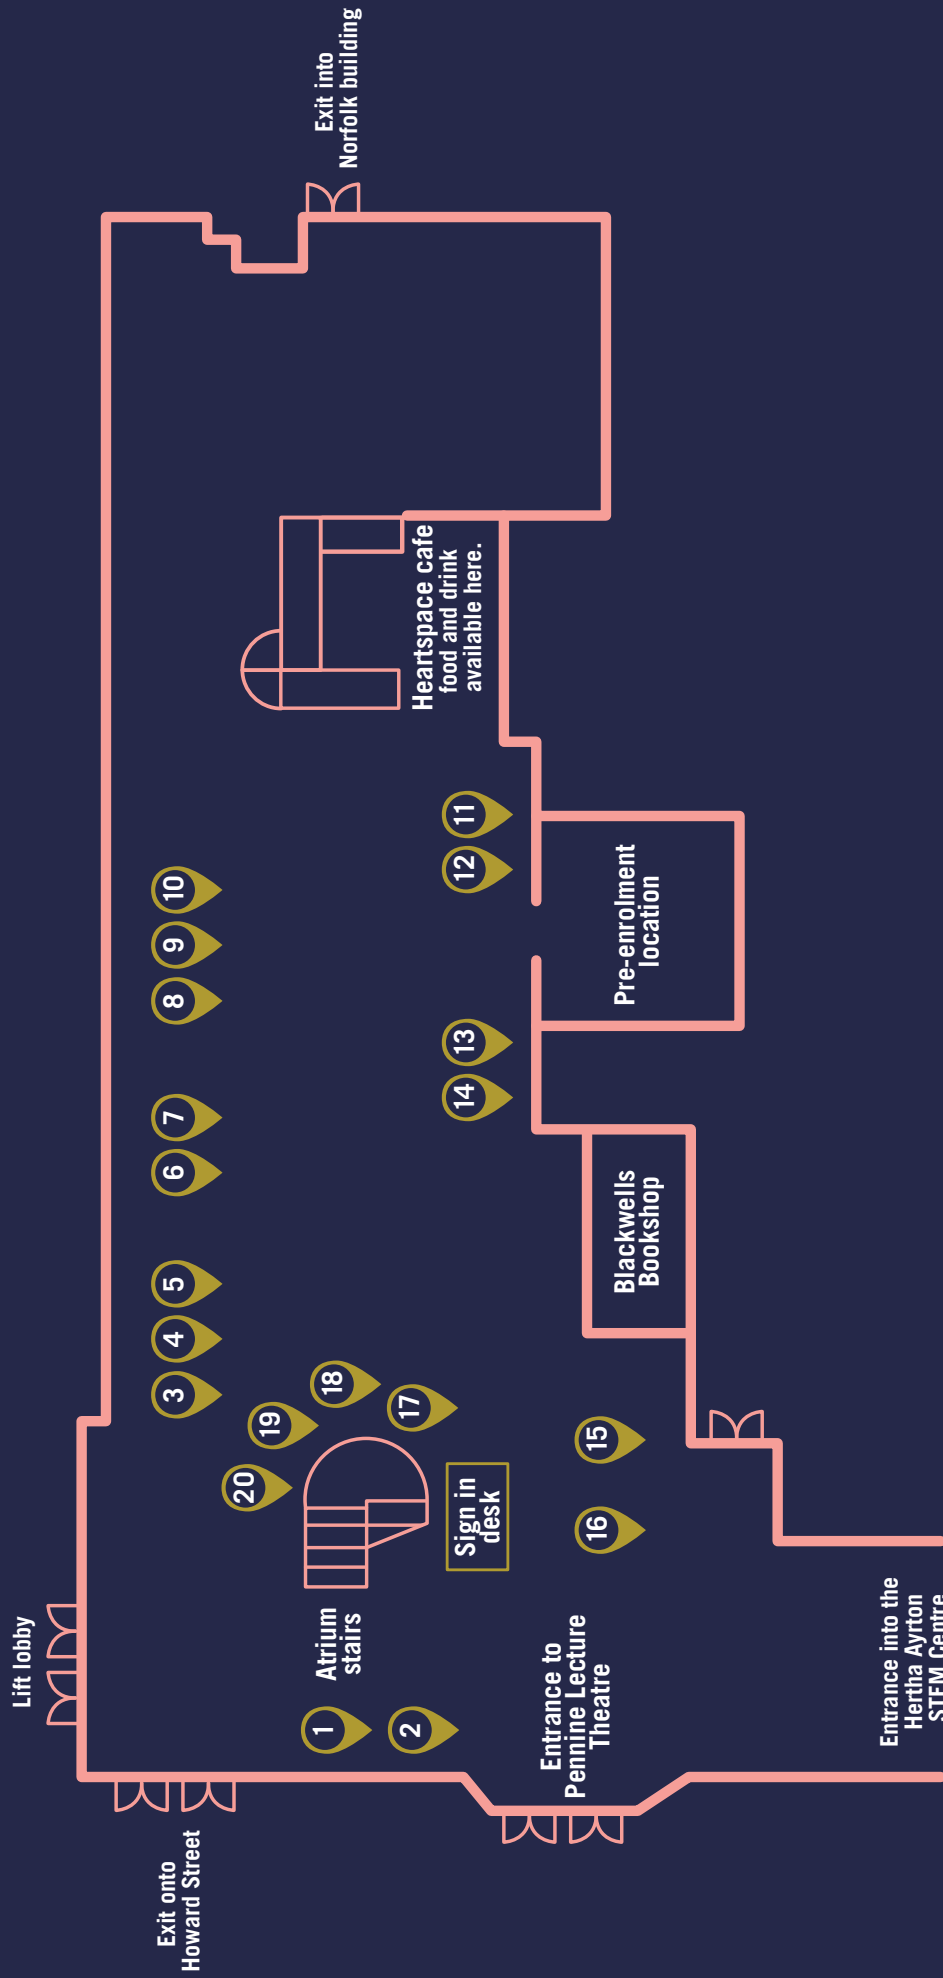

OWEN LEVEL 2 ATRIUM (L2)

Enter the building from the Owen main entrance in Hallam Square and take the stairs or lift to level 2.

- 1 PKF Cooper Parry **G, P**
- 2 Sky **G, P, S**
- 3 Royal Mail **G**
- 4 Leeds City Council Graduate Programme **G**
- 5 PwC **G, P, S**

- 6 DLA Piper **P, CV**
- 7 Fragomen Worldwide **G, CV**
- 8 General Council of the Bar
- 9 City Electrical Factors **G, CV**
- 10 Fujitsu **G, P**
- 11 Morrisons PLC **G**

- 12 EY **G, P, S**
- 13 Dunelm **G, P, CV**
- 14 Grant Thornton **G, P, S**
- 15 Boots UK **G, P, S**
- 16 ProClinical **G, P, CV**
- 17 Audit Partnership Limited **G, P**

- 18 DHL Supply Chain **G, P**
- 19 Computacenter **G, P**
- 20 Countrywide **G, P, CV**