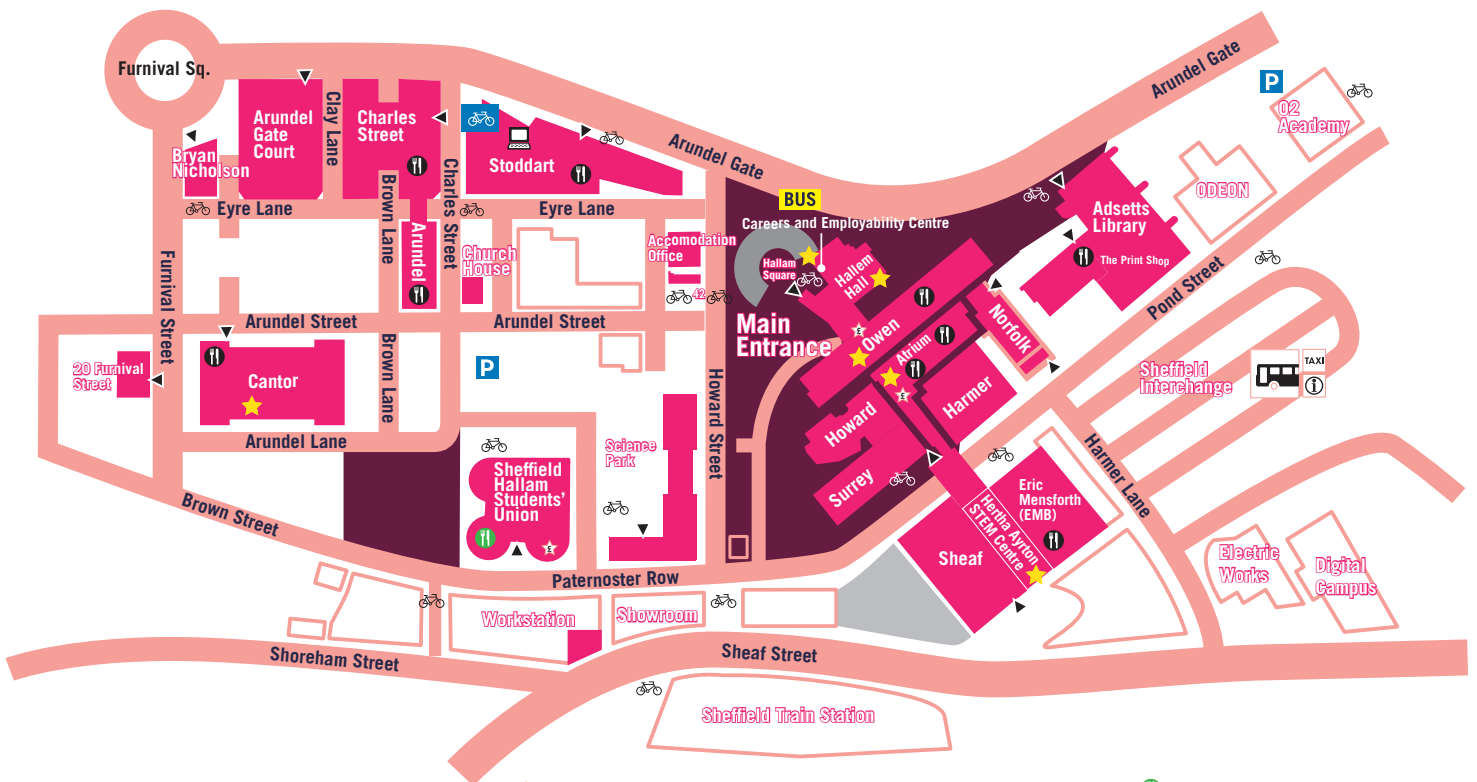

HOW TO USE THIS GUIDE

- ★ Locations of the fair
 - Level 2, Atrium (Heartspace)
 - Hallam Hall, Level 6, Owen
 - Hallam Central, Level 6, Owen
 - Careers and Employability Centre
 - Cantor Atrium
 - Hertha Ayrton (STEM) Atrium
- University buildings
- 🚲 Bike racks
- 🚲 Bike racks with covered storage
- 🍴 Eating on campus
- 🚌 Collegiate Shuttle Bus. The free bus leaves Collegiate Heart of the Campus at 11.15am, 12.15pm, 1.15pm & 2.15pm. Return buses from Arundel Gate 11.45am, 12.45pm, 1.45pm and 2.45pm.
- 🏠 Hideout and Coffee Union
- 💰 Cash point
- P Parking