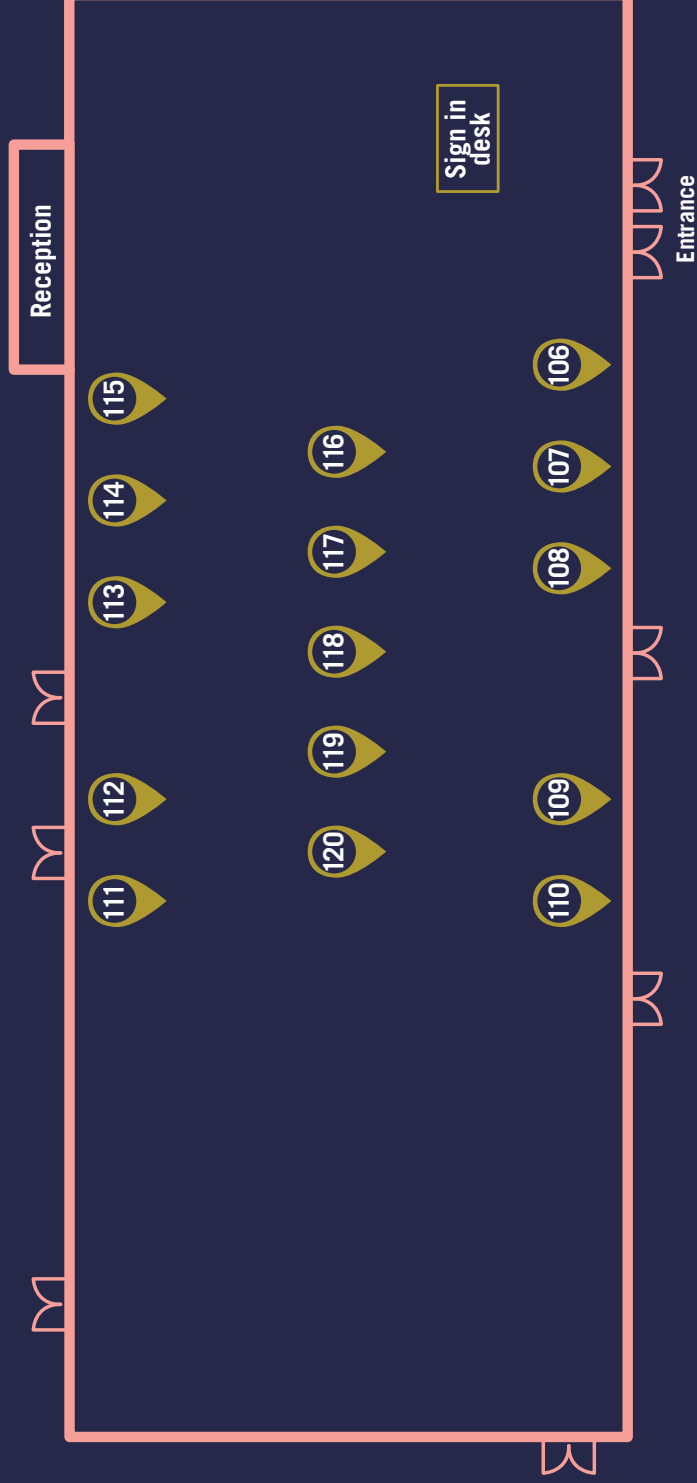

CANTOR ATRIUM

Enter the Cantor building from the main entrance on Arundel Street, the atrium is to the left.

106 Egress Software Technologies Ltd.
G, P, CV

107 Servelec
G, P

108 Wandisco Plc
G, P, CV

109 Spirit Data Capture Ltd
G, P, CV

110 Utilitywise plc
G, P, S, CV

111 Employer to be confirmed

112 BJSS
G, P, CV

113 Procter & Gamble
G, P, S

114 Exponential-e Limited
G, P, CV

115 Eli Lilly & Company
P

116 3Squared
G, P, CV

117 Bartec Auto ID Ltd
G, P, CV

118 Benchmark Recruit
G, CV

119 Twinkl Educational Publishing
G, P, CV

120 Citrix
G, P, CV