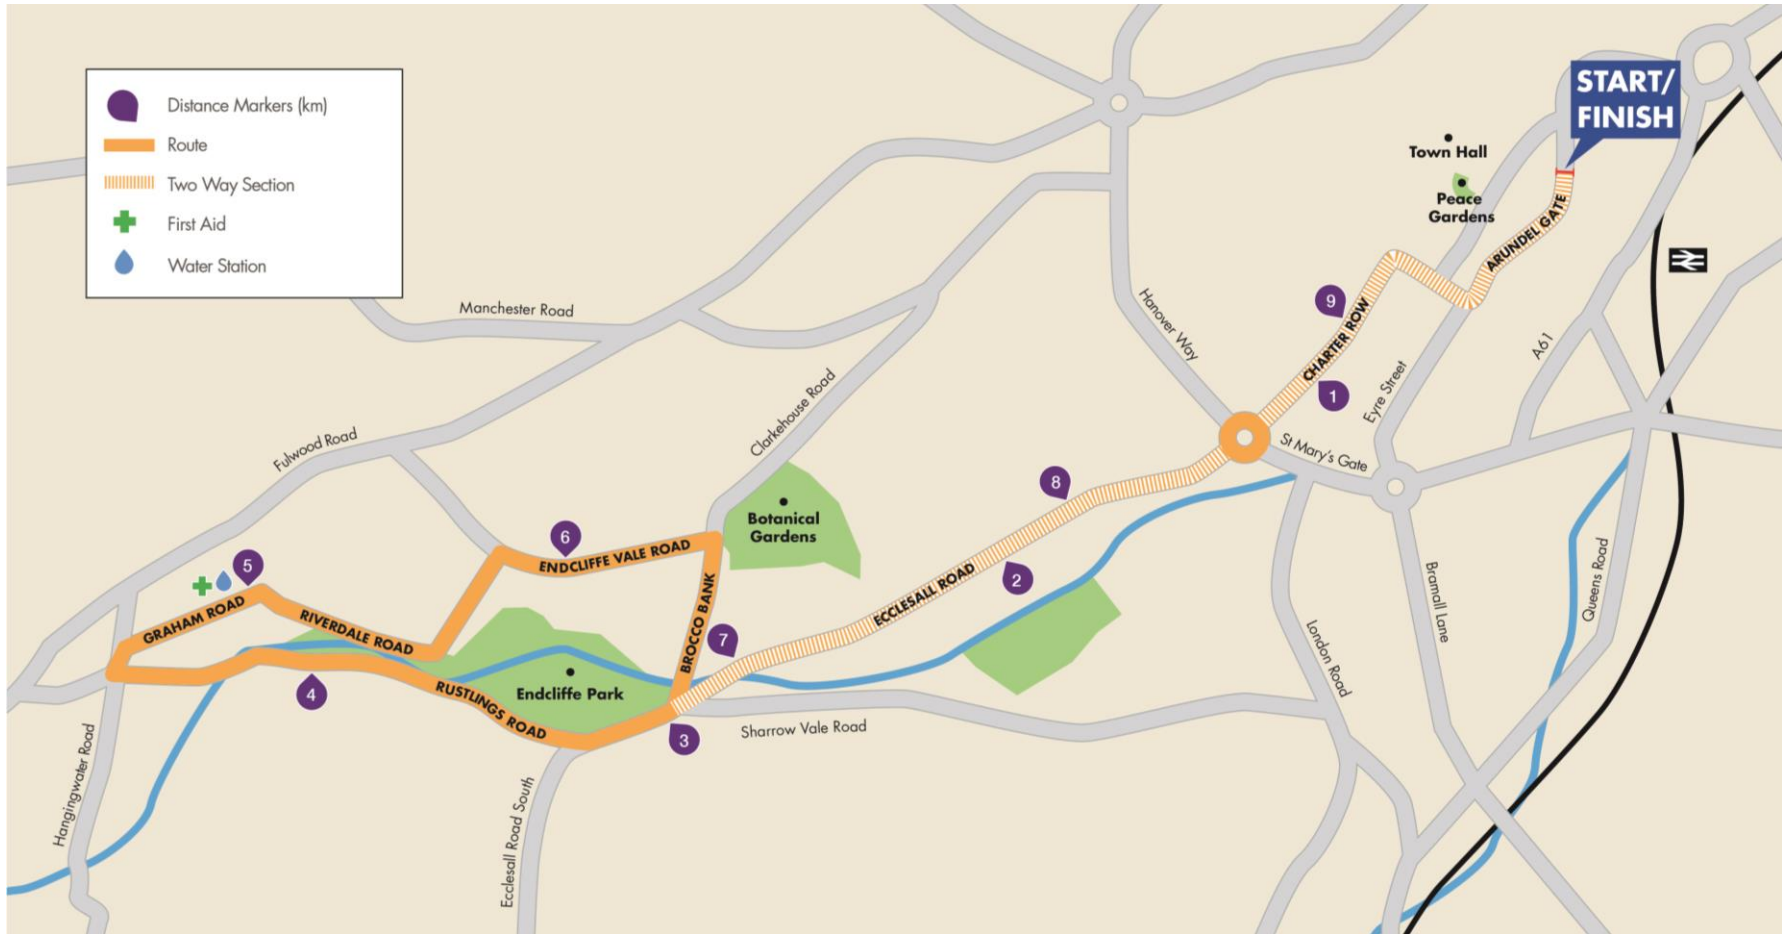

**Run For All
PO Box 314
Rothwell
Leeds
LS26 1BY**

**SHEFFIELD 10K
SUNDAY 30th OCTOBER 2016**

Dear Resident / Business Owner

I am writing to inform you of a new 10K event coming to Sheffield, which will be organised by Run For All.

The Sheffield 10K will take place on Sunday 30th October 2016, starting in the city centre at 09:30. We have now finalised the details of the new route and have endeavoured to ensure it is safe for our runners, while causing minimal disruption in the city and surrounding areas. We have sent this letter to residents and businesses on route which will be directly affected by the event. A copy of the route map and approximate road closure timings can be found overleaf.

Most road closures on the route are likely to be in place between 08:30 and 12:00, though some roads in the city centre will be closed from 04:00 until 16:00. We will endeavour to re-open roads on a rolling basis as soon as it is safe to do so.

Kind regards

Tristan Batley-Kyle

Tristan Batley-Kyle
Run For All

Email: info@runforall.com

Approximate Road Closure Timings										
Please note, all timings are approximate and subject to change										
KM	1KM	2KM	3KM	4KM	5KM	6KM	7KM	8KM	9KM	Start/Finish (city centre)
Approximate Road Closure Time	08:30	08:30	08:30	08:30	08:30	08:30	08:30	08:30	08:30	04:00
Approximate Road Opening Time	11:55	11:45	11:35	10:55	11:10	11:20	11:35	11:45	11:55	16:00